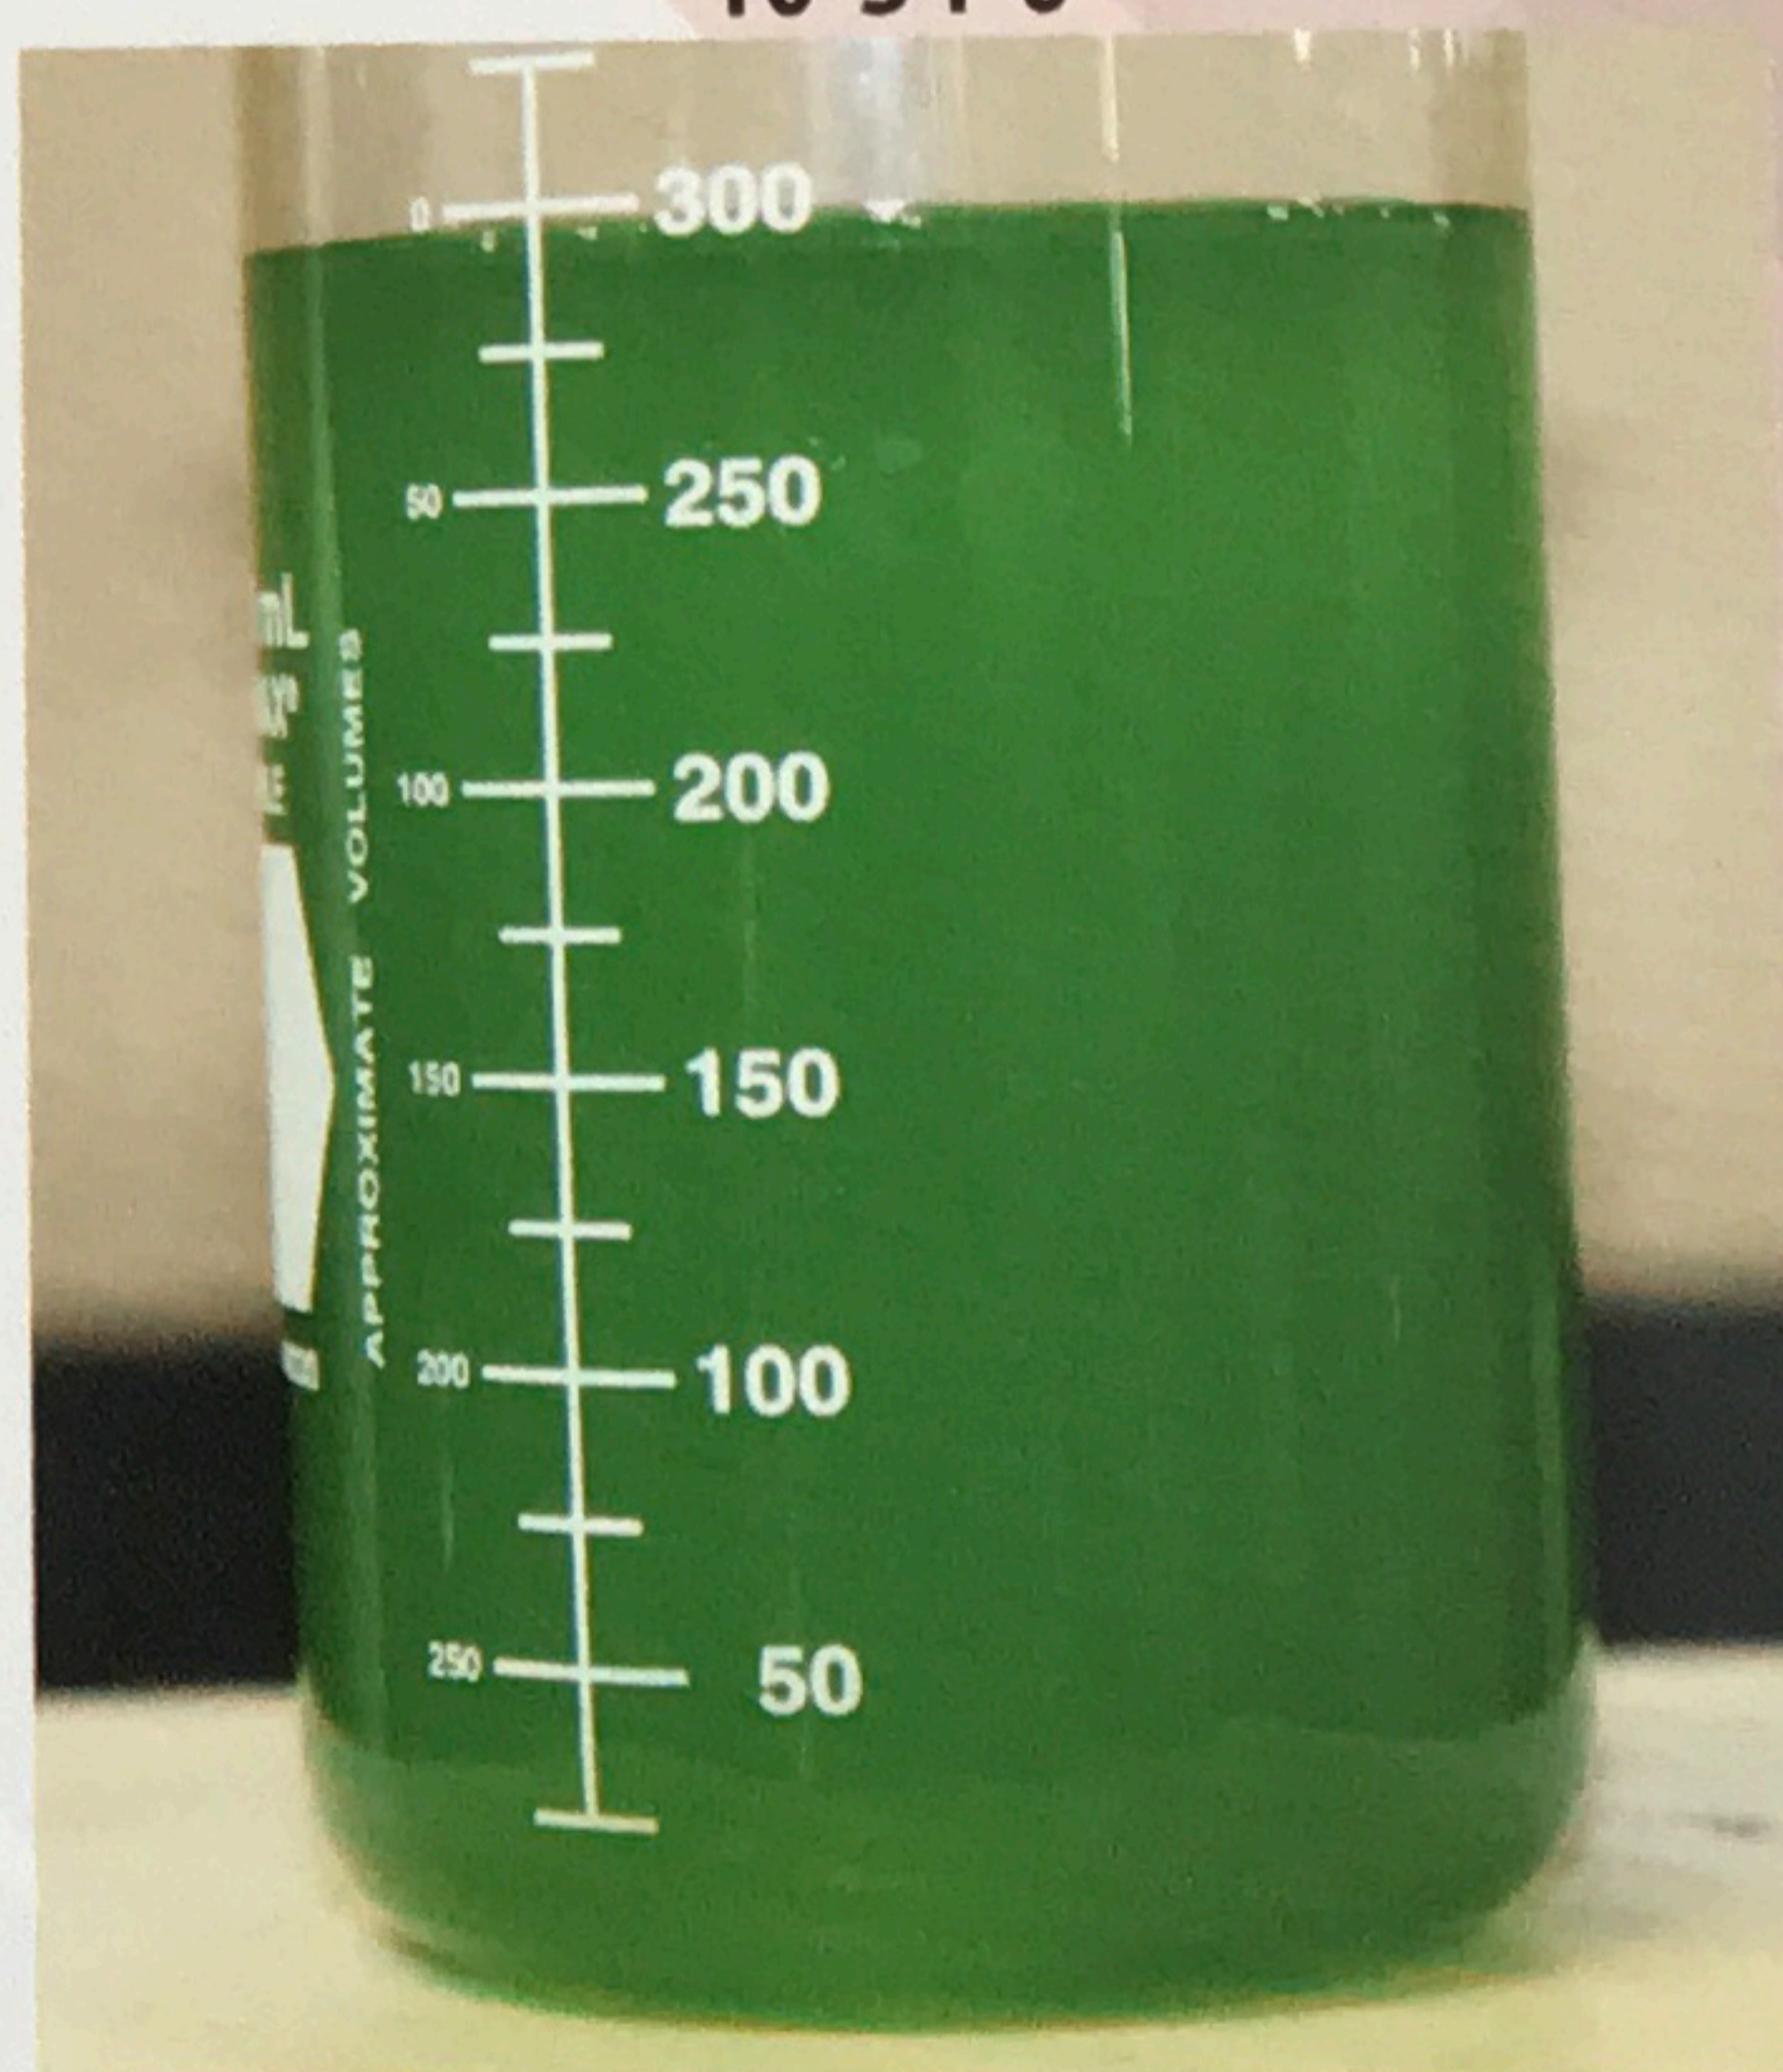

EXCLUSIVE PRODUCTS
NIRVANA

NIRVANA® RTU

Nirvana RTU is a patented insecticide formulation that is specially designed to mix with liquid fertilizers. Nirvana RTU brings the two molecules (fertilizer and pesticide) and holds them together in a chemical bond.

UNIFORM

- Uniformly disperses the fertilizer and pesticide in the soil profile resulting in more consistent control.

POWERFUL

- Reduced genetic trait resistance development by having a second mode of action against feeding pests.
- Controls wireworms, grubs, maggots, and other seedling pests.

COMPATIBLE

- Most compatible formulation for mixing with starter fertilizers
- Simple, standard use rate when mixing with fertilizer

USE RATES:

3.4-6.8 ounces: Wireworm, Grubs, Seed corn maggot, Stalk borer, Root aphid, Army cutworm, Cutworm species, True armyworm, Armyworm species

8.5 ounces: Corn rootworm larvae

Broad list of registered crops including corn, soybeans, potatoes, and tobacco-**PLEASE SEE OUR LABEL FOR SPECIFIC USE DIRECTIONS.**

NIRVANA RTU
+
10-34-0

Industry Standard Fertilizer
Compatible Insecticide +
10-34-0

NIRVANA RTU Offers:

- ✓ Powerful insecticide already inside
- ✓ Most compatible formulation
- ✓ Uniform Dispersion
- ✓ Profitability