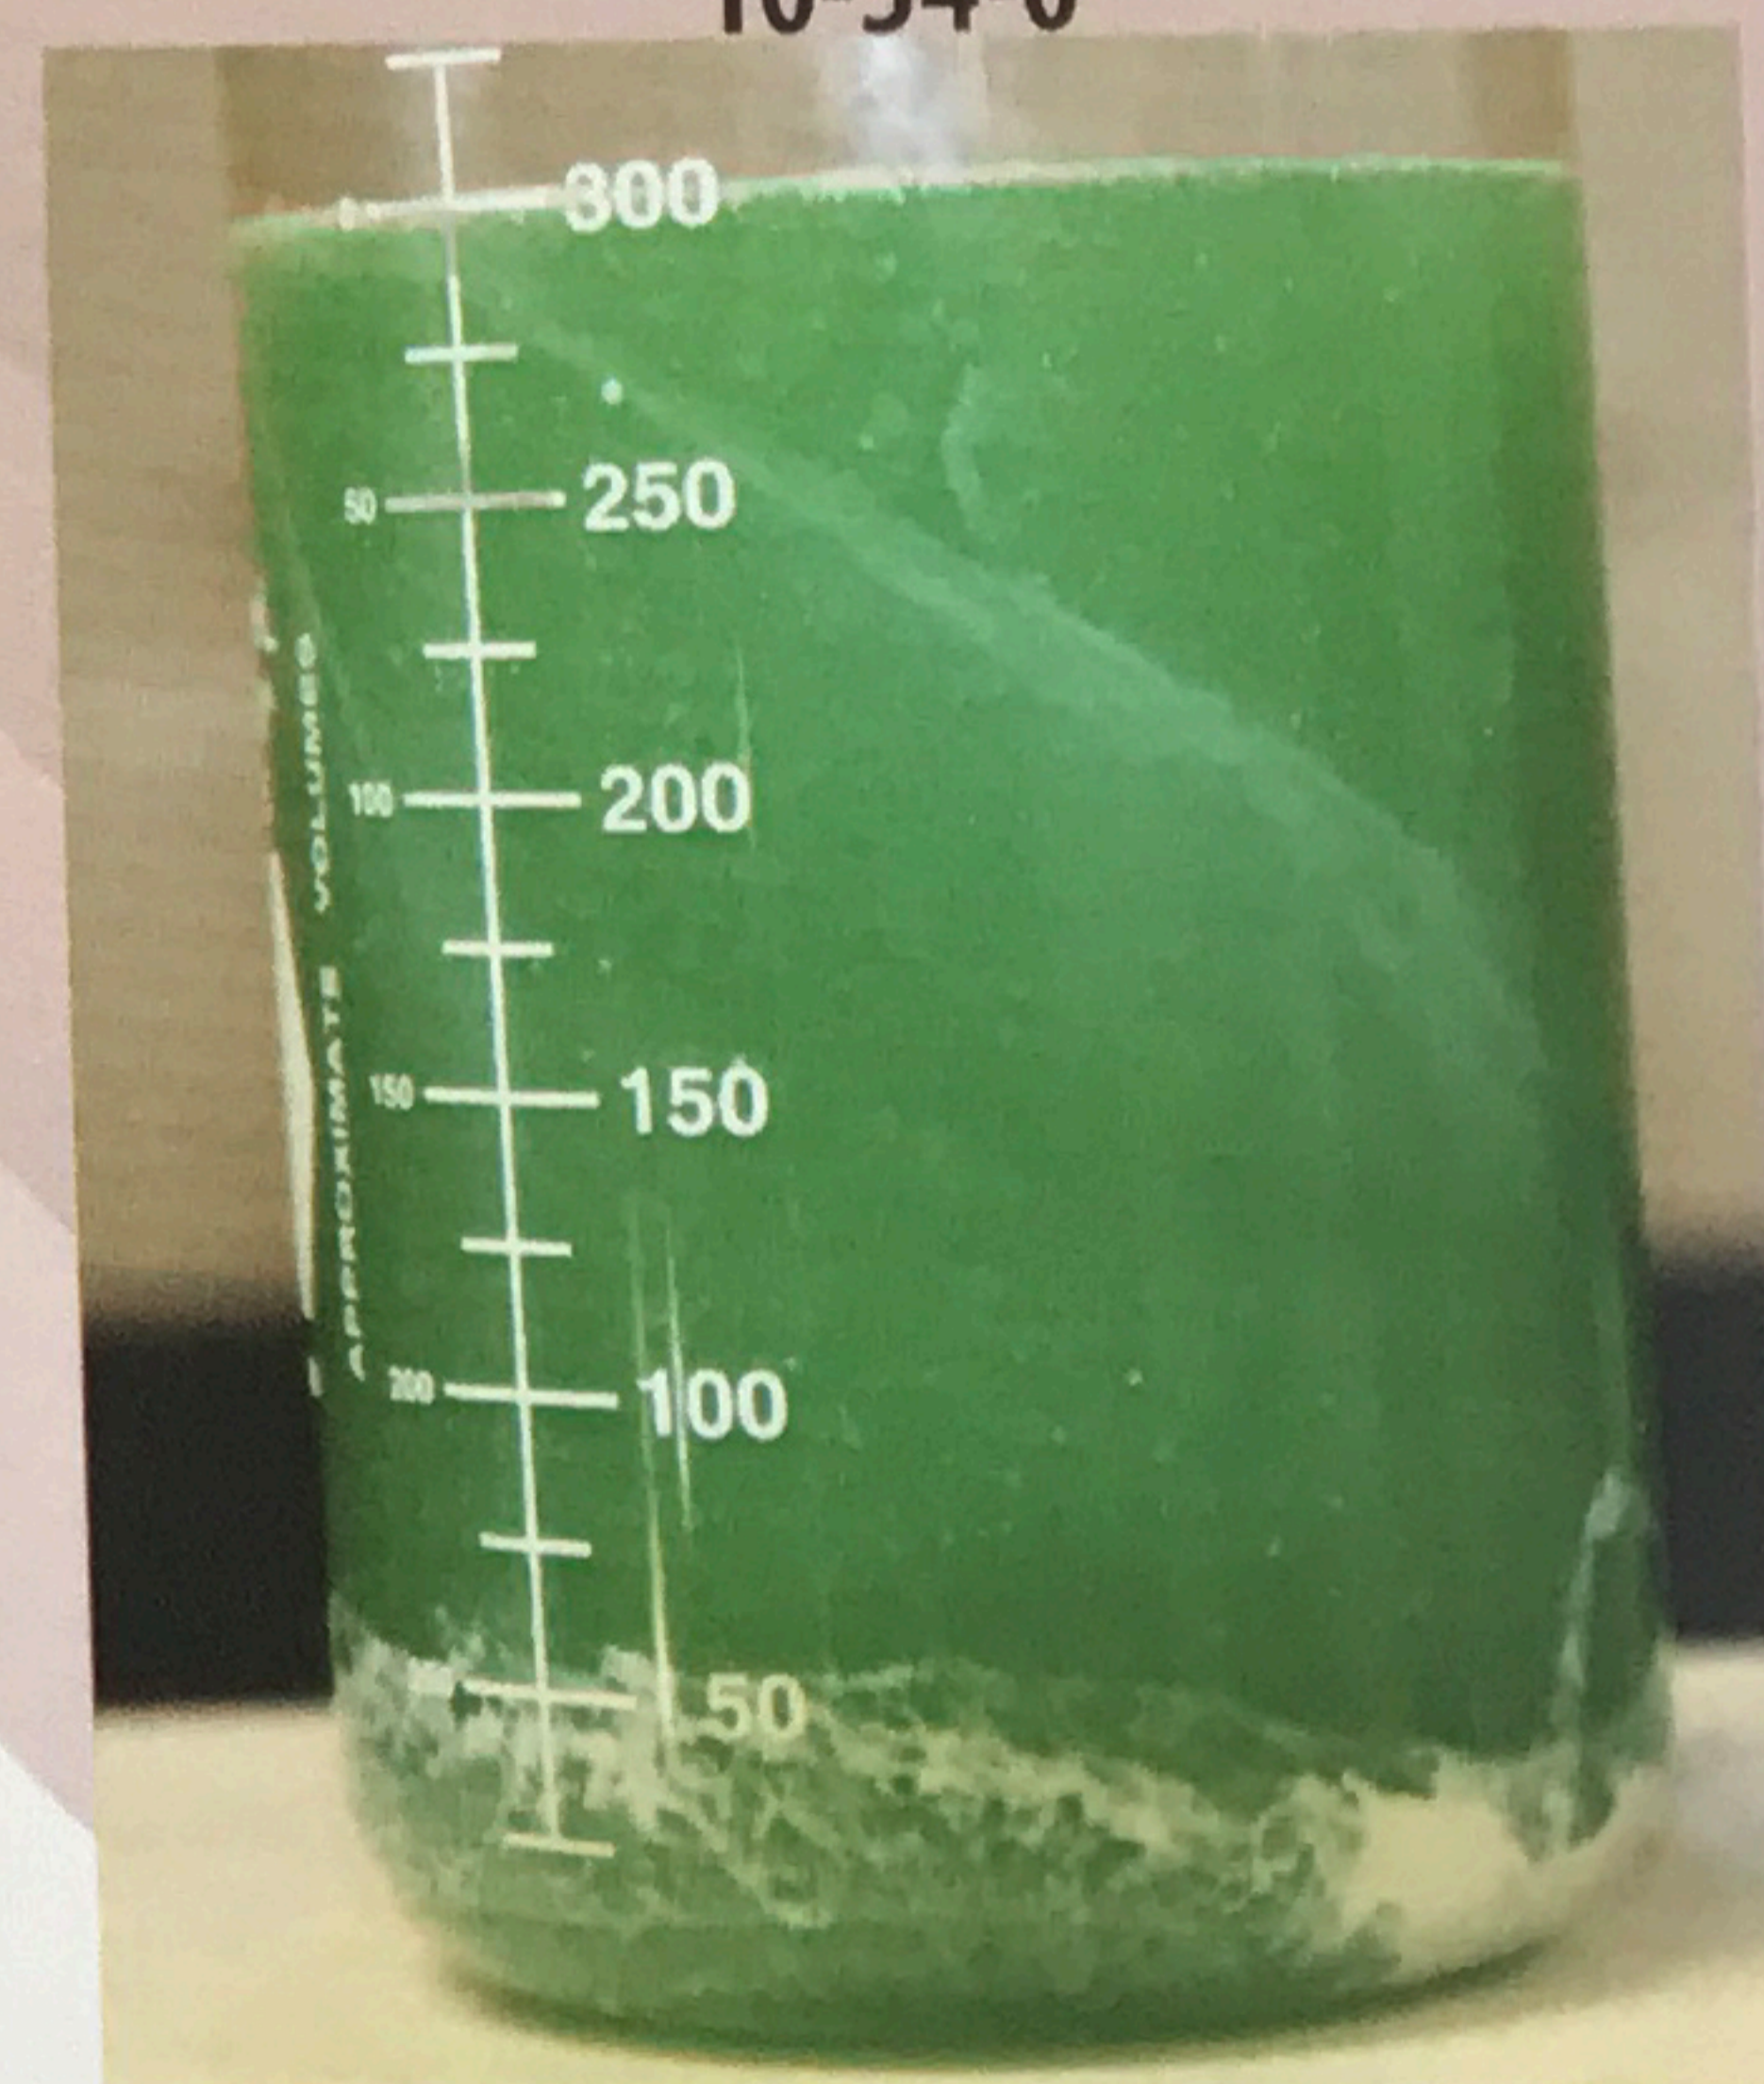

Industry Standard Fertilizer
Compatible Insecticide +
10-34-0